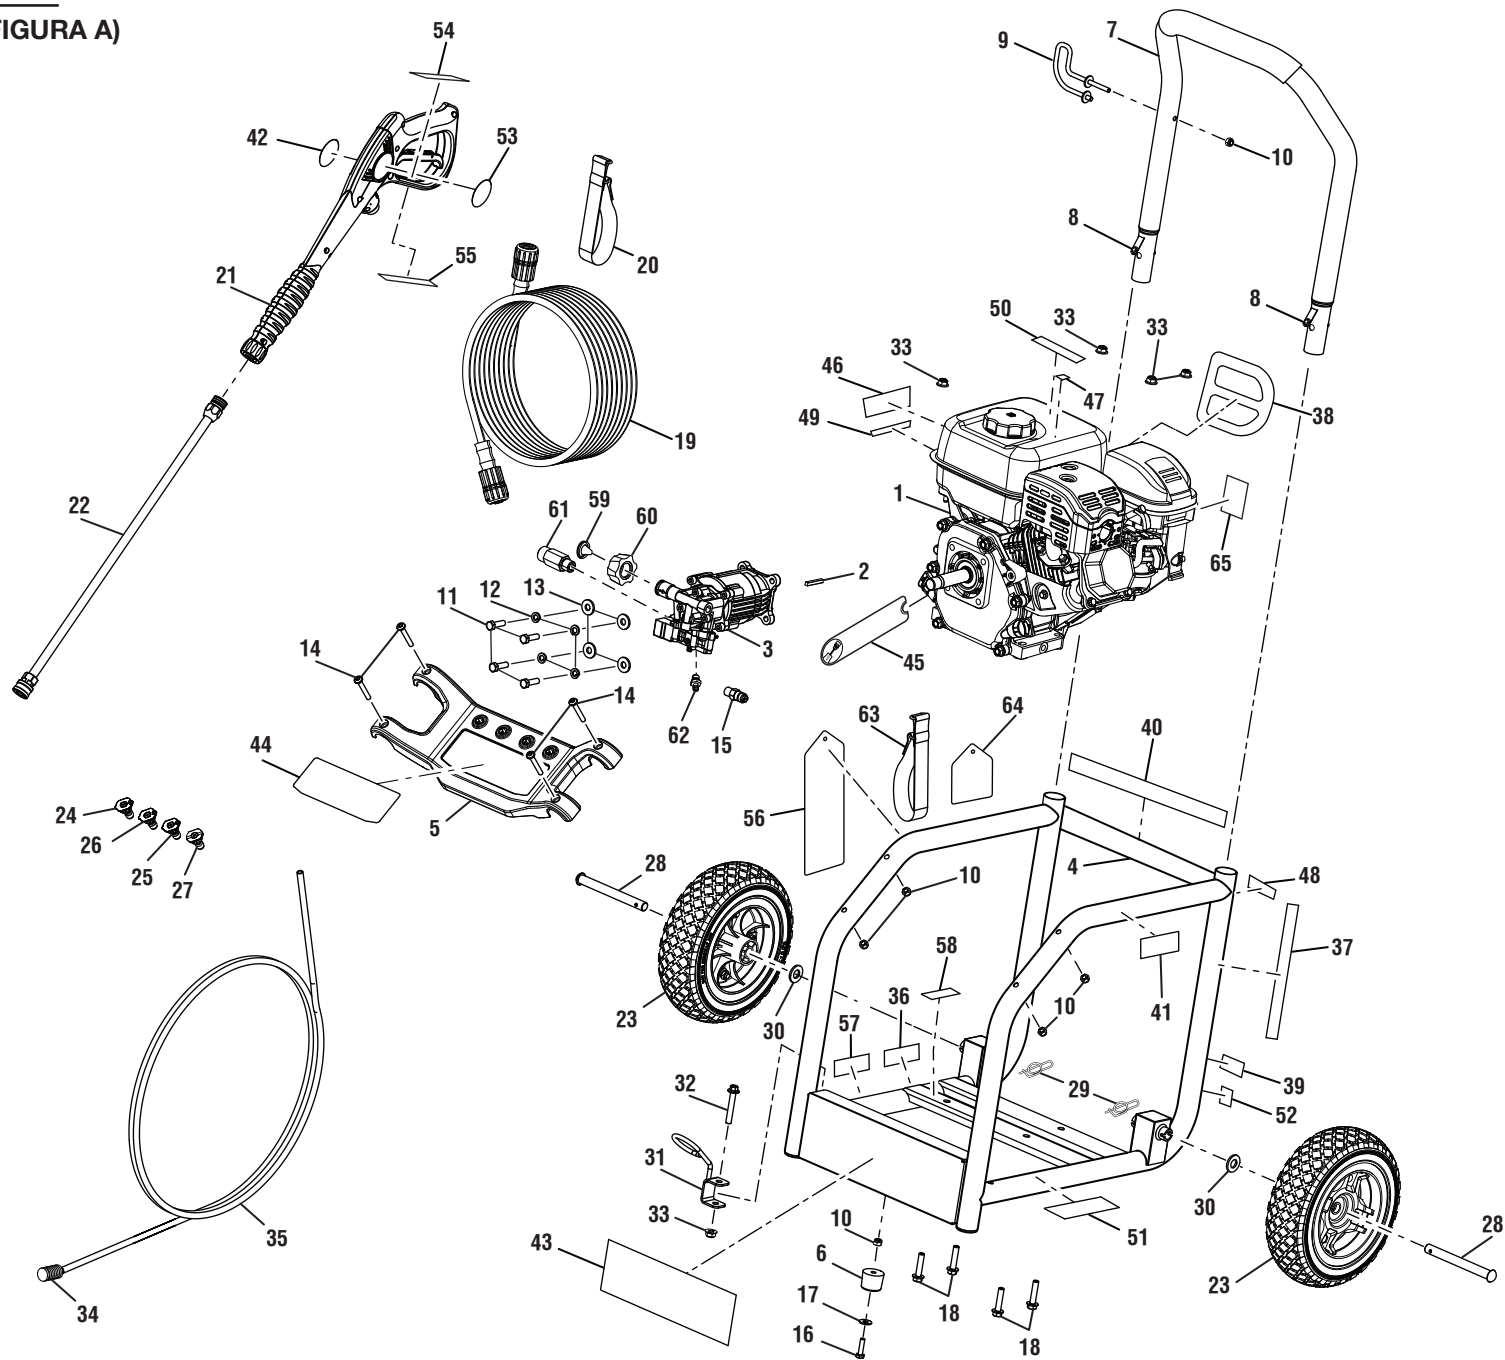

HOMELITE PRESSURE WASHER — MODEL NOS. UT80522A/UT80953A

FIGURE A
(FIGURE A, FIGURA A)

HOMELITE PRESSURE WASHER – MODEL NOS. UT80522A/UT80953A

The model number will be found on a label attached to the frame. Always mention the model number in all correspondence regarding your **PRESSURE WASHER** or when ordering replacement parts.

FIGURE A PARTS LIST

KEY PART NO. NUMBER	DESCRIPTION	QTY.	KEY PART NO. NUMBER	DESCRIPTION	QTY.	KEY PART NO. NUMBER	DESCRIPTION	QTY.
1	309591067 Engine (UT80522A)	1	26	308699012 Nozzle 25°	1	52	941494010 Fuel Label.....	1
	309591039 Engine (UT80953A)	1	27	308706011 Soap Nozzle.....	1	53	940654089 Trigger Handle Warning Label (French and Spanish)	1
2	678041007 Output Shaft Key (3/16 x 40 mm) ...	1	28	620599019 Axle	2	54	940654084 Warning Label (English).....	1
3	308418005 Pump.....	1	29	678899001 Hitch Pin.....	2	55	940786006 Wand Label (Max Rating).....	1
4	308582026 Main Frame	1	30	638275002 Washer (1/2 in.)	2	56	940473002 Danger Hangtag.....	1
5	518790009 Nozzle Holder.....	1	31	678243008 Wand Holder (Lower)	1	57	940517007 Lubricant Label	1
6	561307003 Rubber Foot.....	1	32	661505003 Bolt (M8 x 50 mm, Flange Hd.)	1	58	940889002 Dip Stick Label.....	1
7	308638030 Handle Assembly (Inc. Key No. 8)...	1	33	678774001 Lock Nut (M8 x 1.25).....	5	59	308662001 Filter Screen	1
8	308421004 Lock Button w/Spring Clip.....	2	34	308103015 Filter	1	60	308861003 Inlet Tube.....	1
9	308316005 Wand Holder (Upper)	1	35	561399003 Chemical Siphon Tube.....	1	61	308862003 Outlet Tube.....	1
10	678016006 Lock Nut (1/4-20)	6	36	940617095 Pump Start Label	1	62	308452002 Detergent Suction Kit.....	1
11	661557011 Bolt (5/16-24 x 27 mm, Hex Hd.)	4	37	940617094 Engine Start Label.....	1	63	310801003 Hook and Loop Strap.....	1
12	638678001 Lock Washer (5/16 in.)	4	38	940633005 Recoil Label	1	64	961039005 Nozzle Instructions Hangtag.....	1
13	638675005 Washer (5/16 in.)	4	39	940647080 Choke Label	1	65	940698017 Engine Label (On-Off).....	1
14	661503013 Screw (1/4-20 x 2.0 in., Torx)	4	40	940678233 Data Label	1			
15	678169004 Thermal Release Valve.....	1	41	940680027 Hot Surface Label	1		Not Shown:	
16	661503001 Bolt (1/4-20 x 1-1/4 in.).....	1	42	940786016 Trigger Handle Logo Label.....	1	988000737	Operator's Manual (960957012).....	1
17	638128004 Washer (1/4 in.)	1	43	940748005 Homelite Label	1	988000739	Quick Reference Guide (960459010)	1
18	660764002 Bolt (M8 x 40 mm, Hex Flange Hd.)	4	44	940779071 Performance Label.....	1	120900147	Pump Protector (4 oz., Not Included).....	1
19	308835006 Hose.....	1	45	940871002 Add Oil Label	1	987823001	Pump Protector (12 oz., Not Included).....	1
20	310801001 Hook and Loop Strap.....	1	46	940894001 Danger Label.....	1	120900148	Fuel Stabilizer (Not Included)	1
21	308760019 Trigger Handle.....	1	47	940872003 E85 Label	1	*	High Altitude Kit 1	1
22	308506006 Extension Wand	1	48	940324014 Homelite Inquiries Label	1	*	High Altitude Kit 2	1
23	308451018 Wheel Assembly (10 in. x 3 in.)	2	49	940803018 EMC Compliance Label	1			
24	308697012 Nozzle, 0°	1	50	940899002 No Oil To Gas Label	1			
25	308700012 Nozzle 40°	1	51	940947003 Combustion Label.....	1			

* If you intend to operate this product at an altitude of more than 3000 ft above sea level, please call 1-800-242-4672 to obtain one of our high altitude kits.